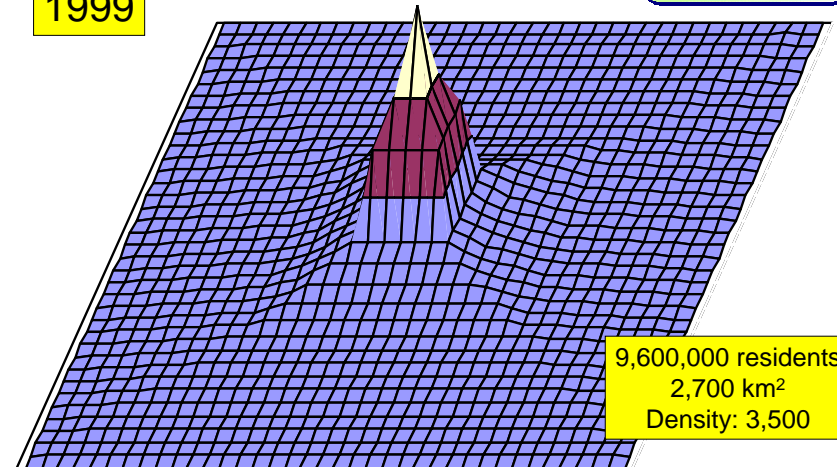

DEMOGRAPHIA

EVOLUTION OF PARIS: DENSITY PROFILE Urban Area in Transition

1954

5,900,000 residents
700 km²
Density: 8,400

DEMOGRAPHIA

EVOLUTION OF PARIS: DENSITY PROFILE Automobile Urban Area

1999

9,600,000 residents
2,700 km²
Density: 3,500

DEMOGRAPHIA